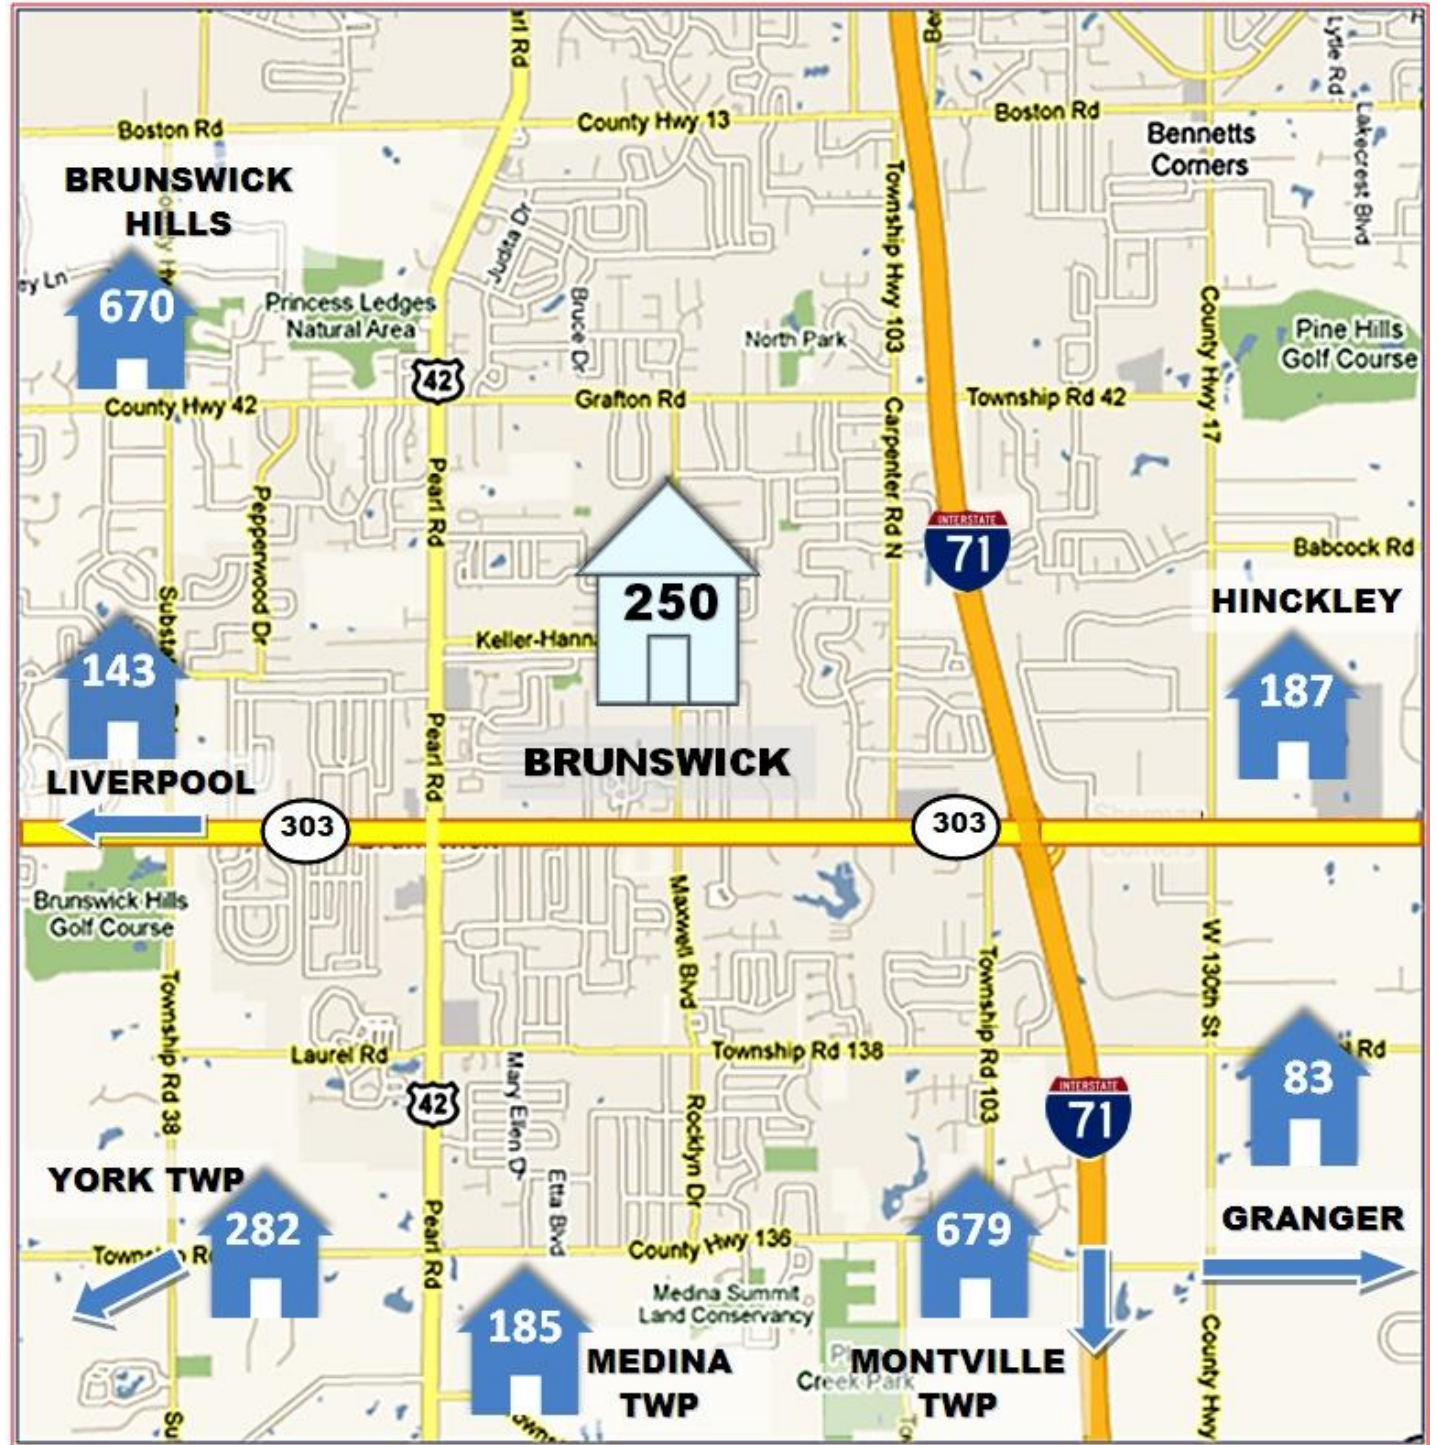

# NEW HOME STARTS 2005-2009\*

\*Source: New Home Single Family Occupancy, Medina County Building Department, 2005-2009